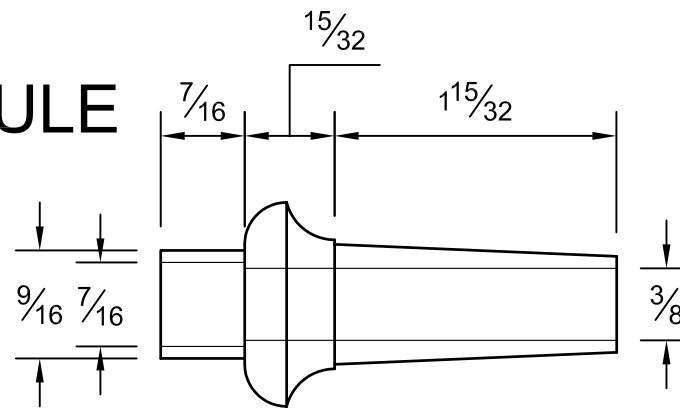

DELTRIN MOUTHPIECE

Blowpipe

Designed By: John L. Brock

E-mail: jb@mcneel.com

Drawing Scale 1=1