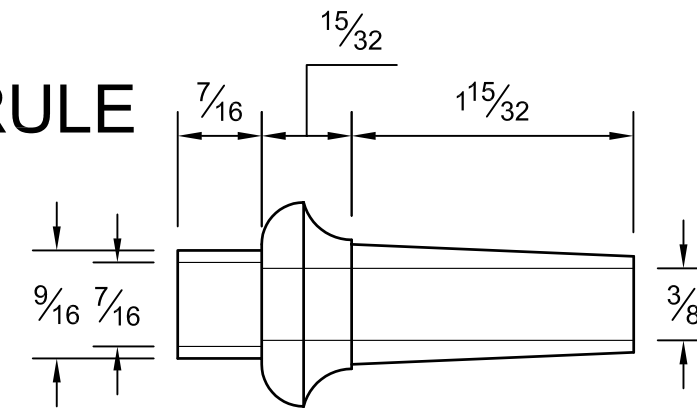

DELTRIN MOUTHPIECE

Blowpipe

Designed By: John L. Brock

E-mail: jb@mcline.com

Drawing Scale 1=1