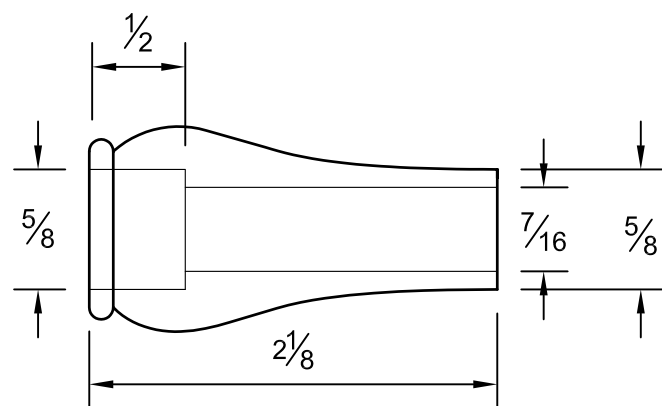

IVORY BULB

COPPER FERRULE