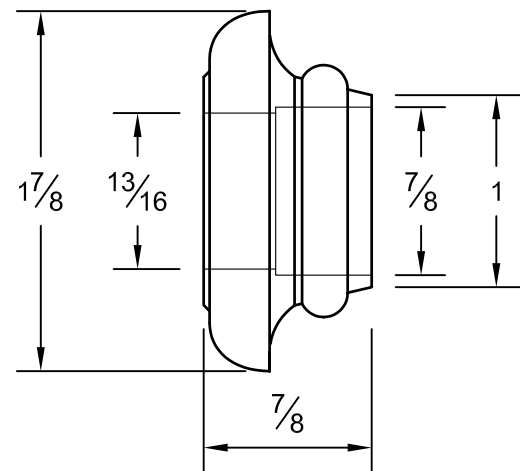

IVORY MOUNT

DELTRIN TENON

BLACKWOOD BODY