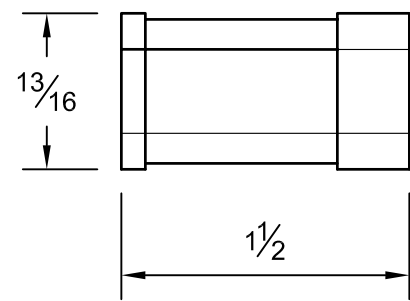

IVORY MOUNT

DELTRIN TENON

BLACKWOOD BODY