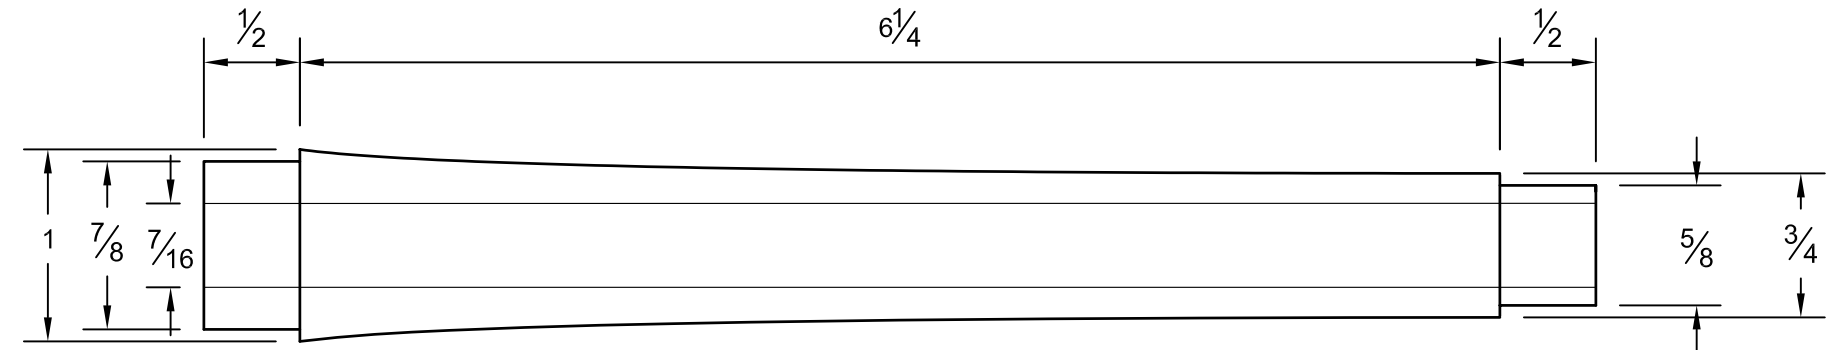

IVORY MOUNT

DELTRIN TENON

BLACKWOOD BODY