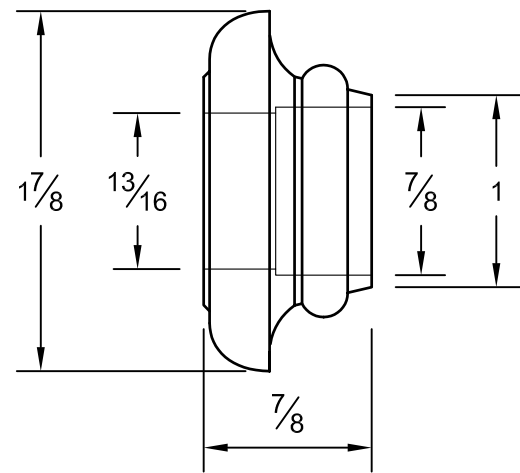

IVORY MOUNT

DELTRIN TENON

BLACKWOOD BODY